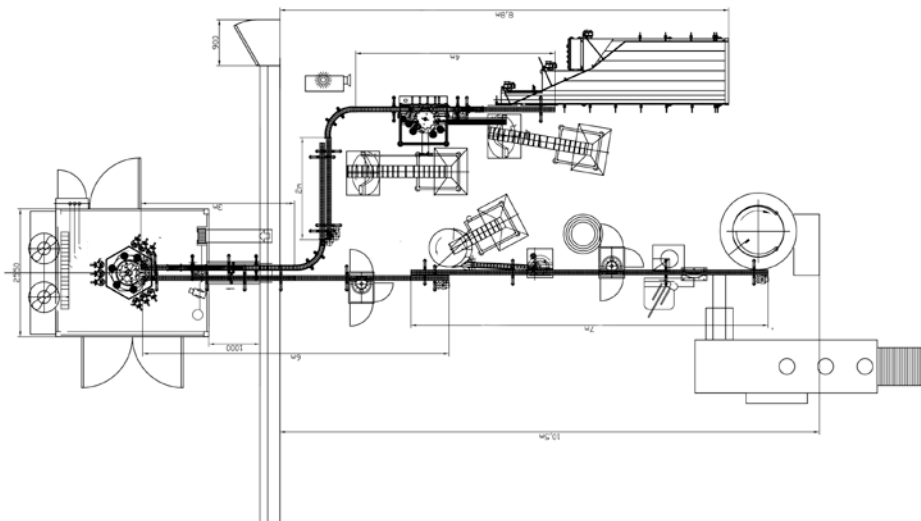

Examples of **Aerosol** Filling Lines

Compact Aerosol Filling Line
up to 40 cans per minute

Standard Aerosol Filling Line
up to 120 cans per minute

Gas Filling Line up to 60 cans per minute